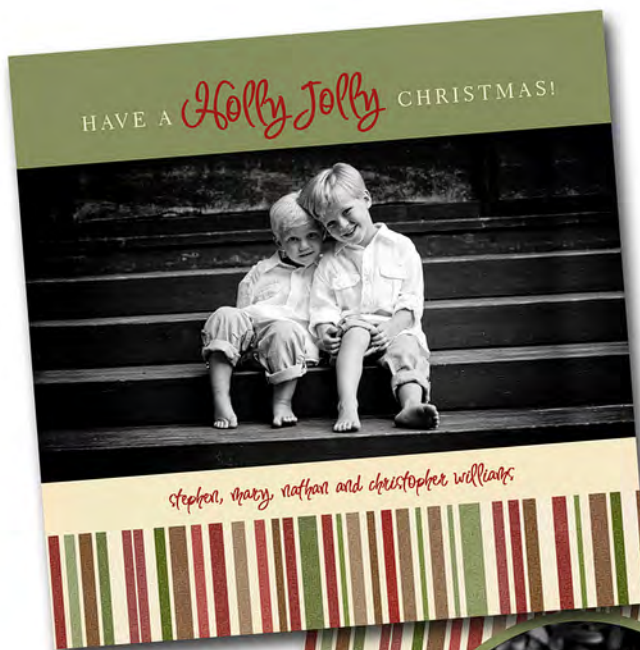

BLUE and GREEN

Whimsical 5x5

FRONT

BACK

Stripes 5x5

FRONT

stephen, mary, nathan and christopher williams

BACK