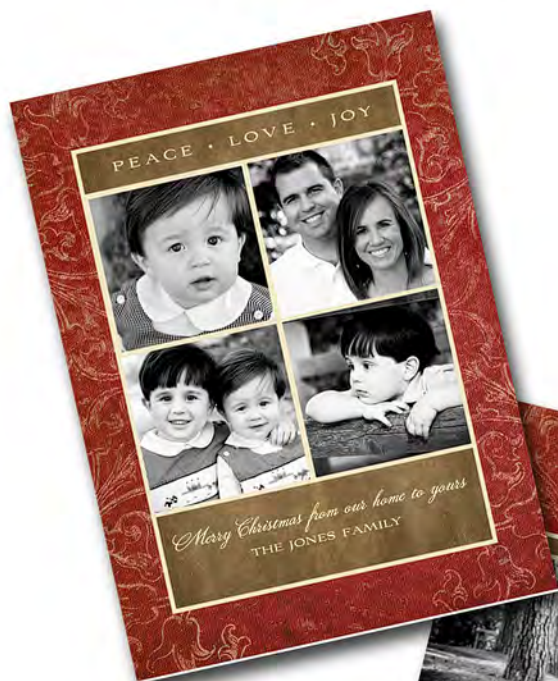

*photography and card design by www.saffygreenandwhite.co.uk
203.633.4670*

Old World 5x5

FRONT

BACK

Grungy little xmas 4x5.5

FRONT

BACK

Floral scrolls 5x7