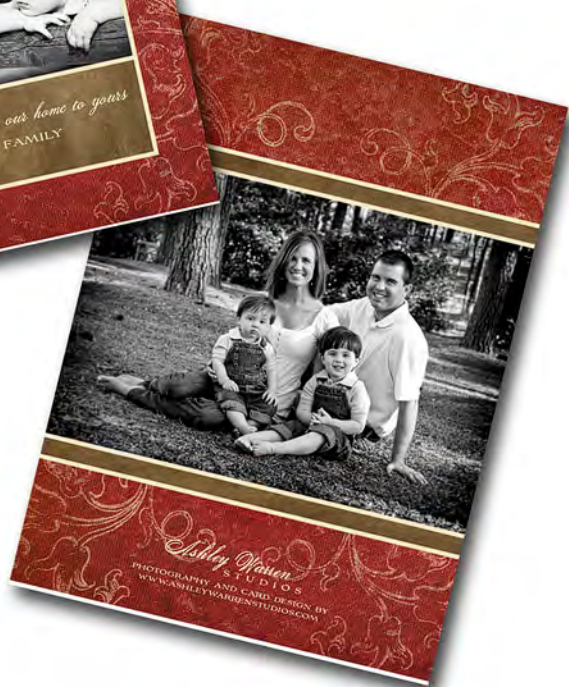

Floral scrolls 5x7

FRONT

BACK